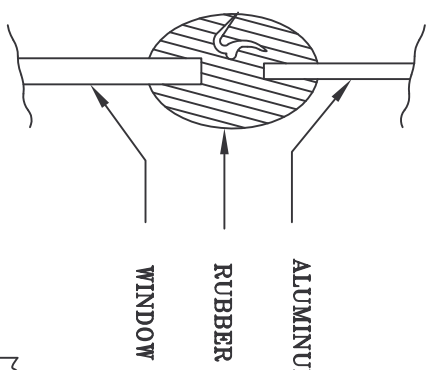

8 1/2" x 11" WINDOW,[®]
SINGLE PANE PLEXIGLAS

CARLSON GRAVITY
HINGE ASSEMBLY

OPENING WIDTH

()
OPENING
HEIGHT

ANODIZED ALUMINUM
DOOR BODY

1/2" CLEARANCE
TOP OF OPENING
TO TOP OF DOOR

SECTION B-B
SHOWING WINDOW
INSTALLATION

8" TO 18"
(SPECIFY)

FLOOR

1/2" CLEARANCE

FLOOR

SECTION A-A
SHOWING THE
DOOR GAP AT
THE MEETING
EDGES

VIEW C-C SHOWING THE
OPTIONAL JAMB GUARD
INSTALLATION

JAMB
GUARD

FLOOR

1/2" CLEARANCE

()
OPENING
HEIGHT

C-C

3/16"

TYPE 2
PAIR
STOCKROOM
DOOR

4601 N. TYLER MAIZE KS, 67101
PH(316)-722-0265 FAX(316)-721-0158
PH 1-800-234-1089