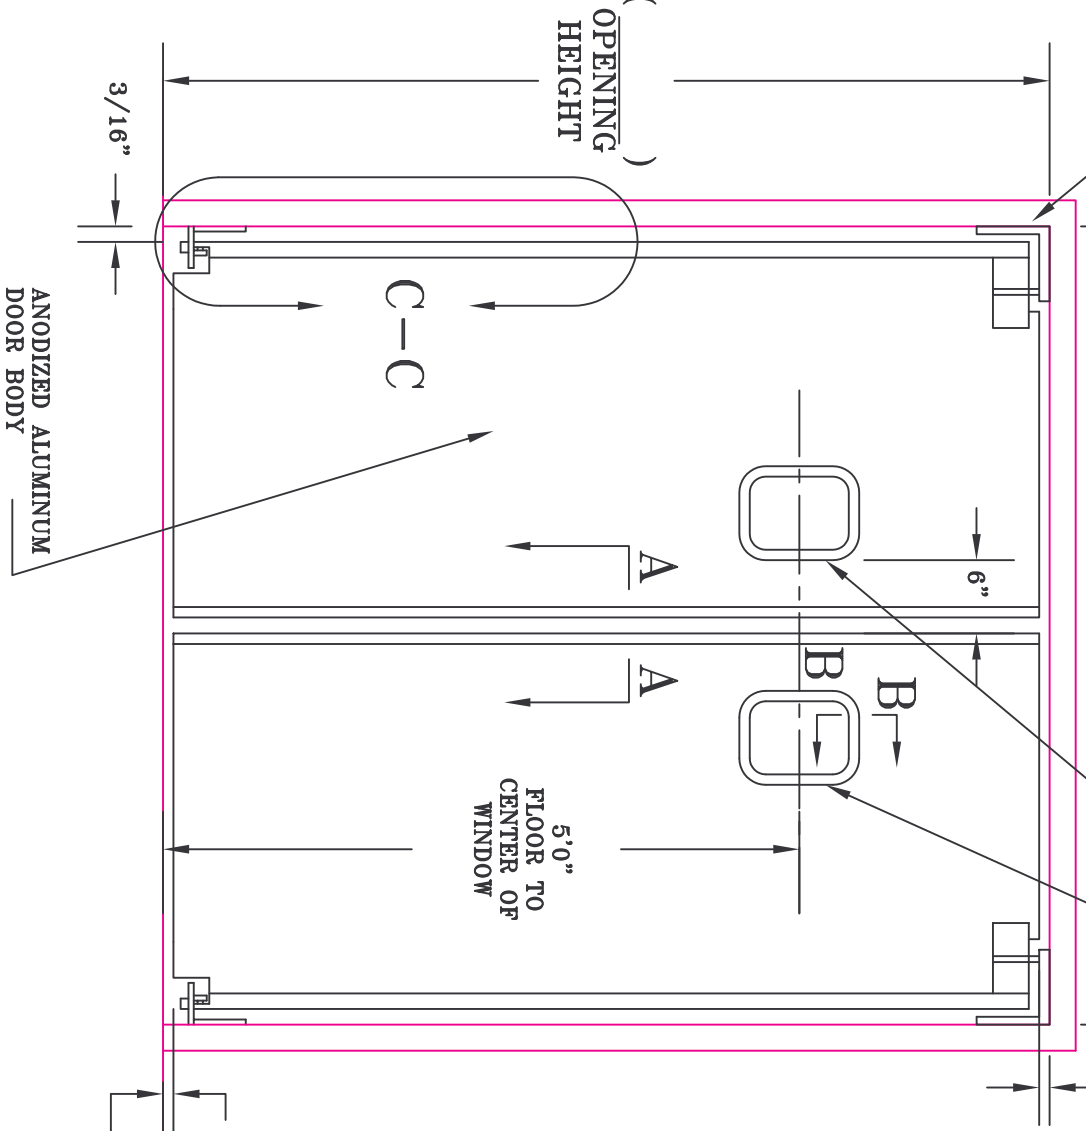

8 1/2" x 11" WINDOW,[®]
SINGLE PANE PLEXIGLAS

CARLSON GRAVITY
HINGE ASSEMBLY

OPENING WIDTH

()
OPENING
HEIGHT

ANODIZED ALUMINUM
DOOR BODY

1/2" CLEARANCE
TOP OF OPENING
TO TOP OF DOOR

SECTION B-B
SHOWING WINDOW
INSTALLATION

8" TO 18"
(SPECIFY)

FLOOR

1/2" CLEARANCE

FLOOR

SECTION A-A
SHOWING THE
DOOR GAP AT
THE MEETING
EDGES

VIEW C-C SHOWING THE
OPTIONAL JAMB GUARD
INSTALLATION

JAMB
GUARD

FLOOR

1/2" CLEARANCE

()
OPENING
HEIGHT

C-C

3/16"

TYPE 2
PAIR
STOCKROOM
DOOR

4601 N. TYLER MAIZE KS, 67101
PH(316)-722-0265 FAX(316)-721-0158
PH 1-800-234-1089