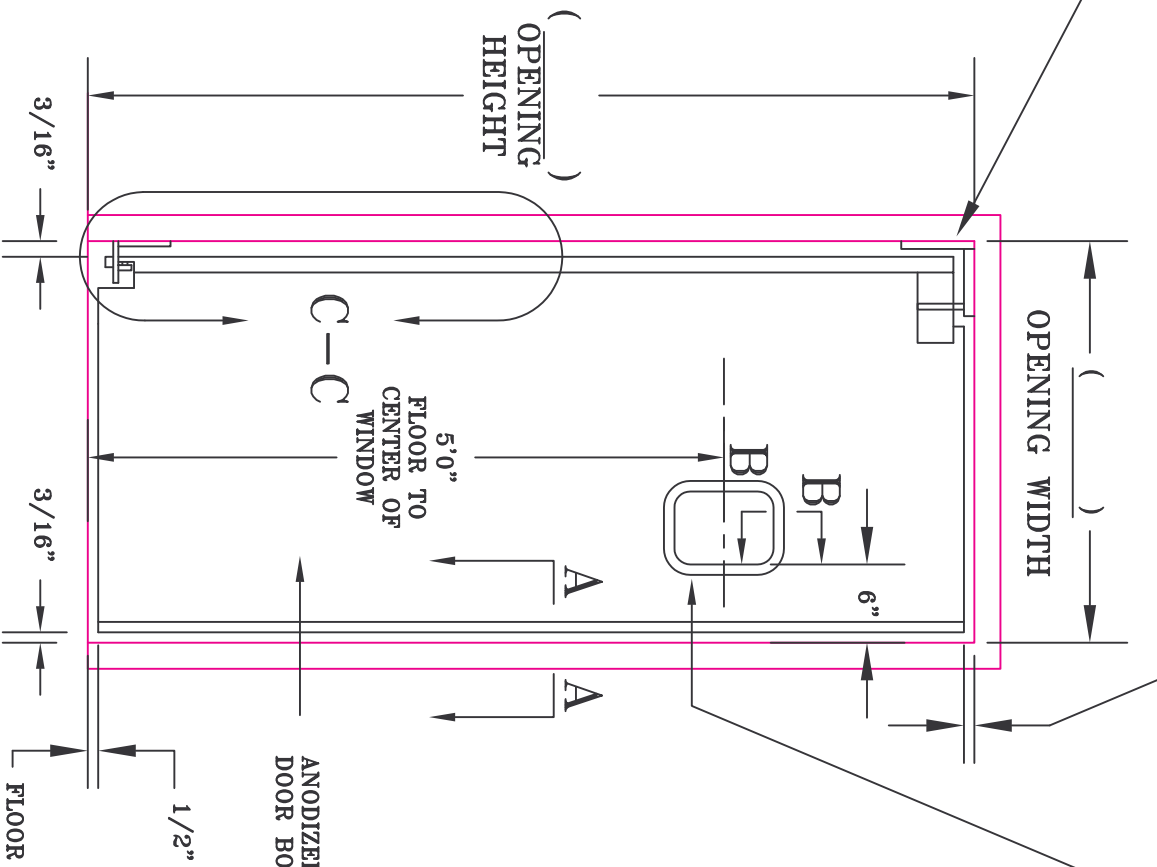

CARLSON GRAVITY
HINGE ASSEMBLY

1/2" CLEARANCE - TOP OF
OPENING TO TOP OF DOOR

8 1/2" x 11" WINDOW,
SINGLE PANE PLEXIGLAS®

SECTION B-B
SHOWING WINDOW
INSTALLATION

SECTION A-A
SHOWING THE
FORMED EDGE
AND DOOR JAMB
GAP

VIEW C-C SHOWING THE
OPTIONAL JAMB GUARD
INSTALLATION

LEFT HAND DOOR SHOWN - RIGHT HAND OPPOSITE
BE SURE TO SPECIFY RIGHT OR LEFT HAND DOOR

TYPE 2
SINGLE
STOCKROOM
DOOR

4601 N. TYLER MAIZE KS, 67101
PH(316)-722-0285 FAX(316)-721-0158
PH 1-800-234-1089