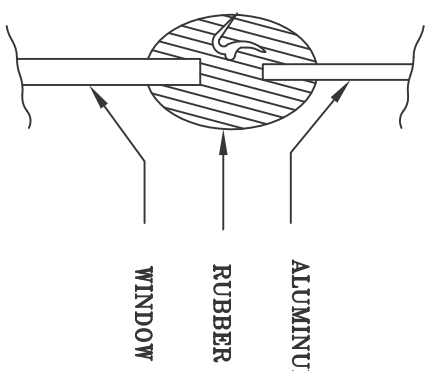

CARLSON GRAVITY
HINGE ASSEMBLY

1/2" CLEARANCE - TOP OF
OPENING TO TOP OF DOOR

8 1/2" x 11" WINDOW,
SINGLE PANE PLEXIGLAS®

SECTION B-B
SHOWING WINDOW
INSTALLATION

SECTION A-A
SHOWING THE
FORMED EDGE
AND DOOR JAMB
GAP

VIEW C-C SHOWING THE
OPTIONAL JAMB GUARD
INSTALLATION

LEFT HAND DOOR SHOWN - RIGHT HAND OPPOSITE
BE SURE TO SPECIFY RIGHT OR LEFT HAND DOOR

TYPE 2
SINGLE
STOCKROOM
DOOR

4601 N. TYLER MAIZE KS, 67101
PH(316)-722-0285 FAX(316)-721-0158
PH 1-800-234-1089