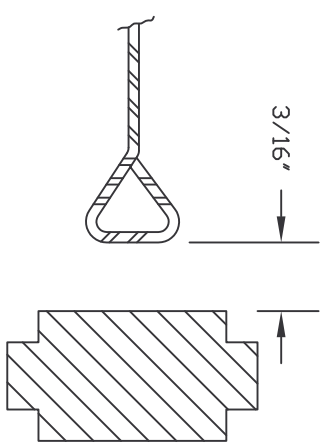

CARLSON GRAVITY
HINGE ASSEMBLY

1/2" CLEARANCE - TOP OF
OPENING TO TOP OF DOOR

8 1/2" x 11" WINDOW,
SINGLE PANE PLEXIGLAS®

SECTION B-B
SHOWING WINDOW
INSTALLATION

SECTION A-A
SHOWING THE
FORMED EDGE
AND DOOR JAMB
GAP

VIEW C-C SHOWING THE
OPTIONAL JAMB GUARD
INSTALLATION

LEFT HAND DOOR SHOWN - RIGHT HAND OPPOSITE
BE SURE TO SPECIFY RIGHT OR LEFT HAND DOOR

TYPE 2
SINGLE
STOCKROOM
DOOR

4601 N. TYLER MAIZE KS, 67101
PH(316)-722-0285 FAX(316)-721-0158
PH 1-800-234-1089