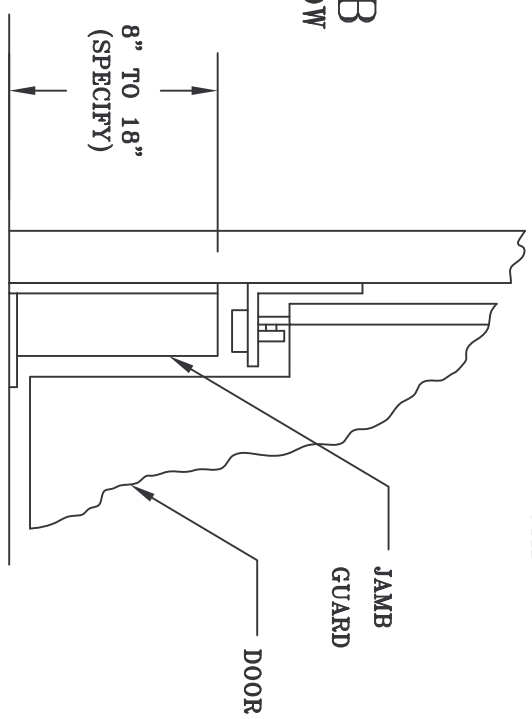

CARLSON GRAVITY
HINGE ASSEMBLY

1/2" CLEARANCE - TOP OF
OPENING TO TOP OF DOOR

8 1/2" x 11" WINDOW,
SINGLE PANE PLEXIGLAS®

SECTION B-B
SHOWING WINDOW
INSTALLATION

SECTION A-A
SHOWING THE
FORMED EDGE
AND DOOR JAMB
GAP

VIEW C-C SHOWING THE
OPTIONAL JAMB GUARD
INSTALLATION

LEFT HAND DOOR SHOWN - RIGHT HAND OPPOSITE
BE SURE TO SPECIFY RIGHT OR LEFT HAND DOOR

TYPE 2
SINGLE
STOCKROOM
DOOR

4601 N. TYLER MAIZE KS, 67101
PH(316)-722-0285 FAX(316)-721-0158
PH 1-800-234-1089