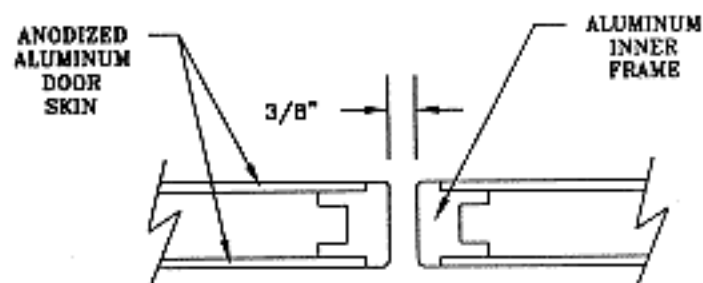

SECTION A-A
SHOWING EDGE
CHANNEL AT THE
DOOR JAMB

SECTION B-B SHOWING EDGE
CHANNEL AT THE MEETING EDGES

TYPE 4A
PAIR
SOLID CORE
GATES

CARLSON
PRODUCTS

4801 N. TYLER WICHITA KS, 67205
PH(316)-722-0265 FAX(316)-721-0158
PH 1-800-234-1888